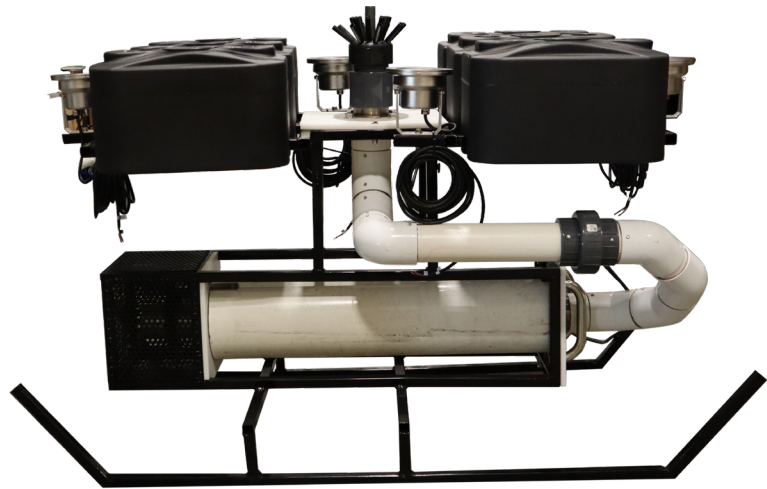

AquaElite™ **Sterling**

.75hp to 5hp Decorative Fountains

Sterling at a Glance

Product Features

Pump & Motor

- Industry leading Grundfos™ submersible pump and motor
- 100% Stainless steel components
- Single phase / 230v motor
- Optional quick disconnects available
- Available in 0.75hp, 1.5hp, 2hp, 3hp, & 5hp

Control Panel

- UL listed aluminum weatherproof locking cabinet
- Digital timers for motor and lights
- Mil-Spec submersible cables (up to 300ft)

Warranty

- 4 year warranty on the pump & motor
- 3 year warranty on the floats & power cables
- 2 year warranty on the control panels & lights
- Optional quick disconnects available

Float / Frame Assembly

- High strength stainless steel frame
- HDPE floats with full UV protection
- Low profile display heads with interchangeable nozzles
- Easy access to both pump & motor for maintenance

Optional Lighting

- 27 watt White energy efficient LED light kit
- Stainless Steel housing with 6mm thick lens
- Low voltage with included timer
- 27 watt RGB color light kit available
 - RGB controller with (4) programmable channels
 - Remote with 16.7 million possible colors